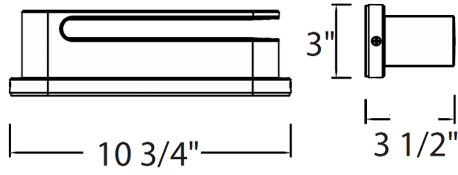

**Dimensions**

**Features**

- IP65 rated
- 100,000-Hour LED lifespan
- 5-Year Limited Warranty

**Ordering Matrix**

Family	Shape	Type	Color Temp	Finish	Voltage
SA	CL	WP			
CL = CLIP		BS = Bollard Short BT = Bollard Tall WP = Wall Sconce	Blank = 3000K	Blank = Matte Bronze	Blank = 120-277V