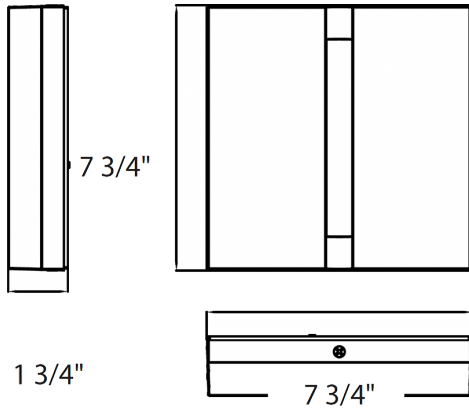

Dimensions

Features

- IP65 rated
- 100,000-Hour LED lifespan
- 5-Year Limited Warranty

Ordering Matrix

Family	Shape	Type	Color Temp	Finish	Driver
SA	DASH	S			

DASH = Wall Sconce

R = Round  
S = Square  
L = Line