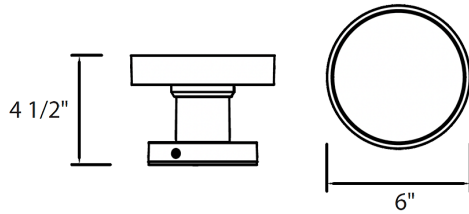

**Dimensions**

**Features**

- IP65 rated
- 100,000-Hour LED lifespan
- 5-Year Limited Warranty

**Ordering Matrix**

Family	Shape	Type	Color Temp	Finish	Voltage	Options
SA	MU	WP				
	MU = MUSHROOM	B = Bollard WP = Wall Sconce	Blank = 3000K Blank = 2200-4000K Tunable White <sup>1</sup>	Blank = Matte Bronze	Blank = 120-277V	Blank = No Option /RGB = 16+ million colors