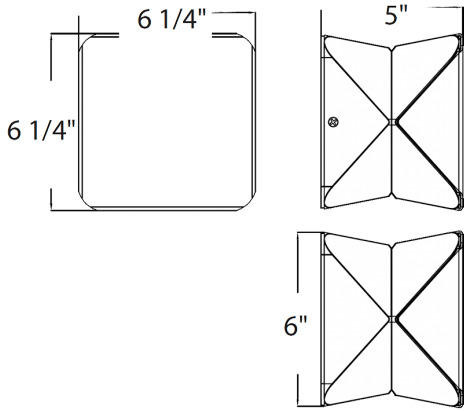

**Dimensions**

**Features**

- IP65 rated
- 100,000-Hour LED lifespan
- 5-Year Limited Warranty

**Ordering Matrix**

Family	Shape	Type	Color Temp	Finish	Voltage	Options
SA	P	D				
	P = POUF	B = Bollard D = Deck Light	Blank = 3000K Blank = 2200-4000K Tunable White <sup>1</sup>	Blank = Matte Bronze	Blank = 120-277V	Blank = No Option /RGB = 16+ million colors