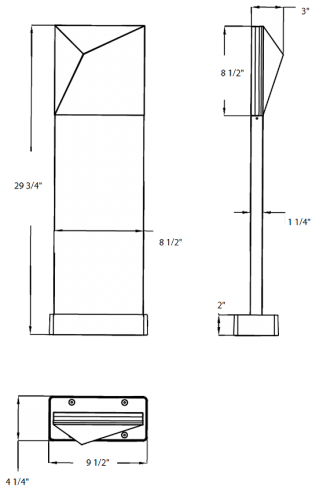

**Dimensions**

**Features**

- IP65 rated
- 100,000-Hour LED lifespan
- 5-Year Limited Warranty

**Ordering Matrix**

Family	Shape	Type	Color Temp	Finish	Voltage	Options
SA	T	B				
	T = TILE	B = Bollard WP = Wall Sconce	Blank = 3000K Blank = 2200-4000K Tunable White <sup>1</sup>	Blank = Matte Bronze	Blank = 120-277V	Blank = No Option /RGB = 16+ million colors