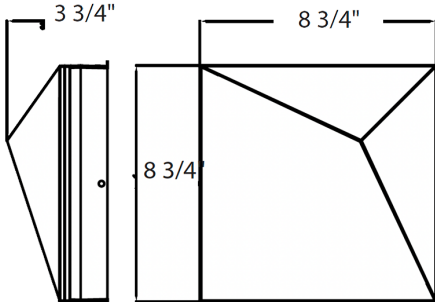

**Dimensions**

**Features**

- IP65 rated
- 100,000-Hour LED lifespan
- 5-Year Limited Warranty

**Ordering Matrix**

Family	Shape	Type	Color Temp	Finish	Voltage	Options
SA	T	WP				
T = TILE		B = Bollard WP = Wall Sconce	Blank = 3000K Blank = 2200-4000K Tunable White <sup>1</sup>	Blank = Matte Bronze	Blank = 120-277V	Blank = No Option /RGB = 16+ million colors