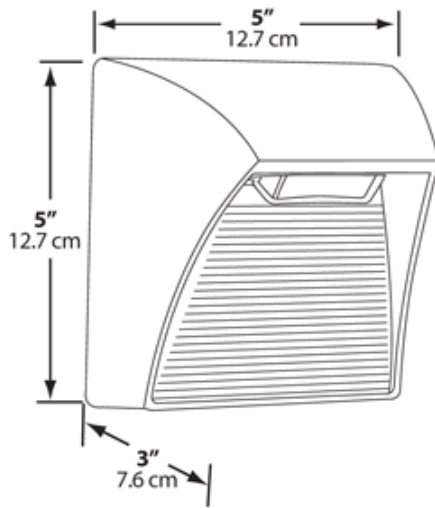

Optical

BUG Rating:

B0 U1 G0

Dimensions

Features

- 5 Watt, High output LED
- 100,000-hour life
- Superior heat sinking with die cast aluminum housing
- Meets ADA Requirements
- Junction Box Not Included