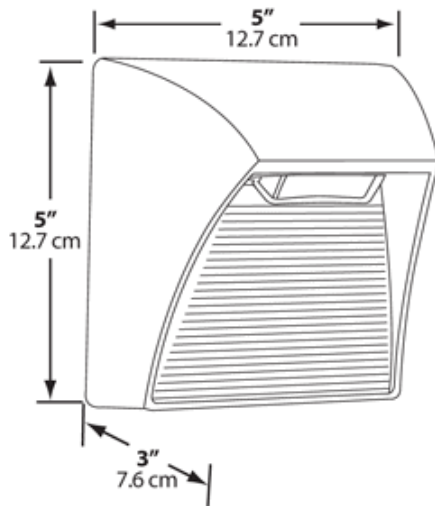

Dimensions

Features

- 5 Watt, High output LED
- 100,000-hour life
- Superior heat sinking with die cast aluminum housing
- Meets ADA Requirements
- Junction Box Not Included