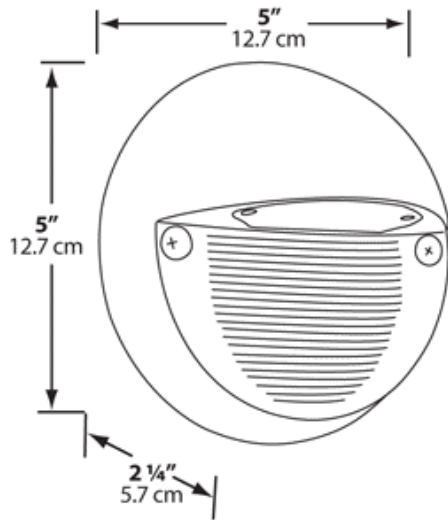

Dimensions

Features

- 5 Watt, High output LED
- 100,000-hour life
- Superior heat sinking with die cast aluminum housing
- Meets ADA Requirements
- Junction Box Not Included