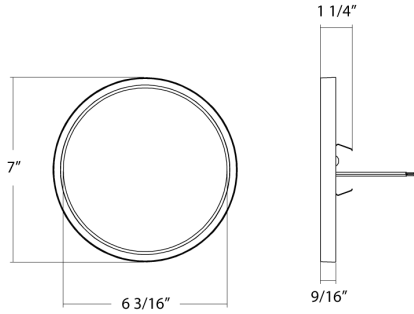

Dimensions

Features

- 5 field-adjustable CCTs: 2700/3000/3500/4000/5000K
- Suitable for wet and damp locations
- Dims down to 10% on compatible TRIAC/ELV dimming systems, see Dimmer Compatibility List
- Meets California Title 24 requirements

Ordering Matrix

Family	Shape	Size/Wattage	CRI/Color Temp	Driver	Finish	Options
SUMO	R	7				/BP
R = Round 7 = 7", (14W) Blank = 90 CRI, 2700/3000/3500/4000/5000K CCT Adjustable Blank = 120V, TRIAC/ELV Blank = White /BP = Bulk Pack