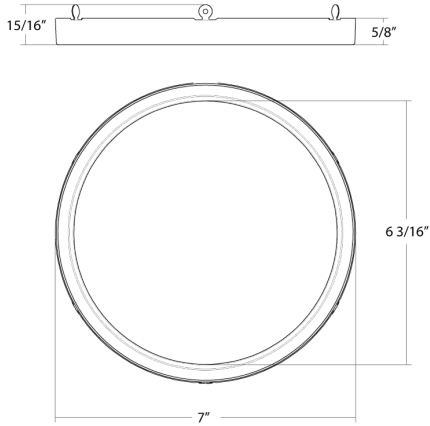

### Construction

**Size:**

7"

**Shape:**

Round

**Finish:**

Black

**Enclosure Material:**

## Dimensions