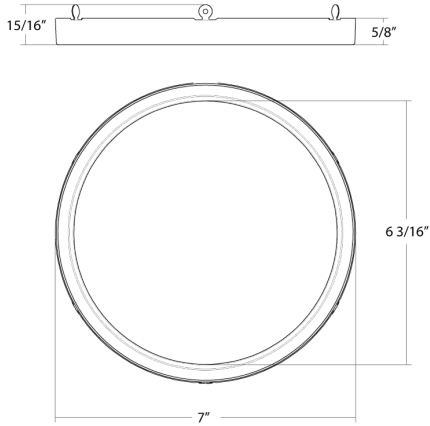

Dimensions

Features

Color trim for surface mount, see Downlight Accessory Compatibility Guide

Color trim for surface mount, see Downlight Accessory Compatibility Guide

Available in 3 colors: Black, Bronze, & Brushed Nickel