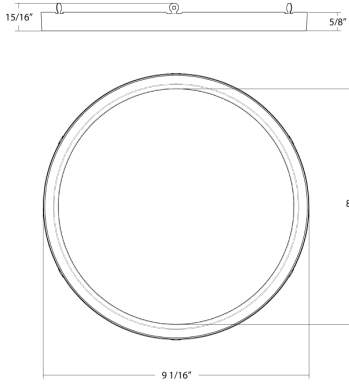

### Construction

**Size:**

9"

**Shape:**

Round

**Finish:**

Brushed Nickel

**Enclosure Material:**

## Dimensions