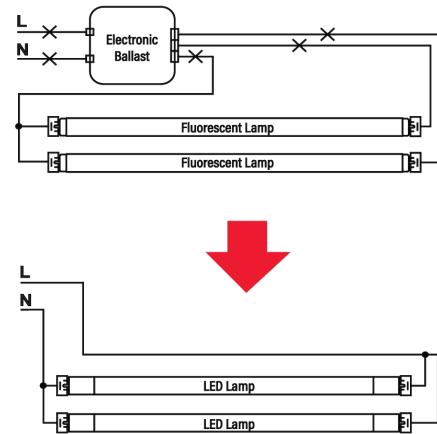

Technical Specifications (continued)

California Energy Commission (CEC) Status:
Lawful for Sales in California

Application:
Suitable for damp locations and totally enclosed fixtures.

Case and Pallet Dimensions

	QTY	LENGTH (in)	WIDTH (in)	HEIGHT (in)
CASE	10	7.7	3	39
PALLET	660	39.4	43.3	47.2

Wiring Diagram