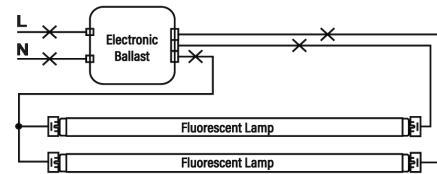

Technical Specifications (continued)

California Energy Commission (CEC) Status:

Lawful for Sales in California

Application:

Suitable for damp locations and totally enclosed fixtures.

Case and Pallet Dimensions

	QTY	LENGTH (in)	WIDTH (in)	HEIGHT (in)
CASE	10	7.7	3	51
PALLET	550	39.4	43.3	51.2

Wiring Diagram