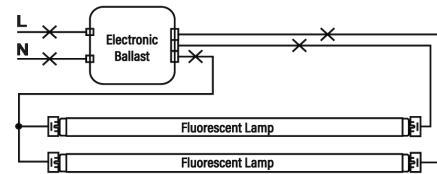

Technical Specifications (continued)

California Energy Commission (CEC) Status:

Lawful for Sales in California

Application:

Suitable for damp locations and totally enclosed fixtures.

Case and Pallet Dimensions

	QTY	LENGTH (in)	WIDTH (in)	HEIGHT (in)
CASE	10	7.7	2.9	75
PALLET	550	41.3	42.5	78.7

Wiring Diagram