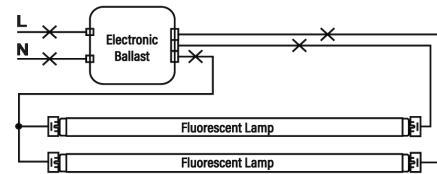

Technical Specifications (continued)

California Energy Commission (CEC) Status:

Lawful for Sales in California

Application:

Suitable for damp locations and totally enclosed fixtures.

Case and Pallet Dimensions

	QTY	LENGTH (in)	WIDTH (in)	HEIGHT (in)
CASE	10	7.7	2.9	87
PALLET	550	43.3	42.5	90.2

Wiring Diagram