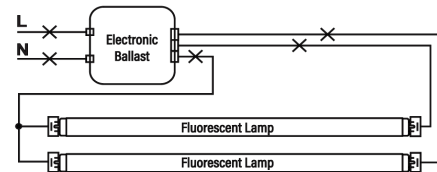

Technical Specifications (continued)

California Energy Commission (CEC) Status:

Lawful for Sales in California

Application:

Suitable for damp locations and totally enclosed fixtures.

Case and Pallet Dimensions

	QTY	LENGTH (in)	WIDTH (in)	HEIGHT (in)
CASE	10	7.7	2.9	98
PALLET	550	40.2	42.5	98.4

Wiring Diagram