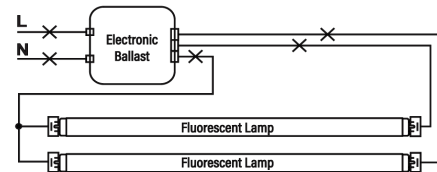

Technical Specifications (continued)

California Energy Commission (CEC) Status:

Lawful for Sales in California

Application:

Suitable for damp locations and totally enclosed fixtures.

Case and Pallet Dimensions

	QTY	LENGTH (in)	WIDTH (in)	HEIGHT (in)
CASE	10	7.7	2.9	123
PALLET	550	41.3	42.5	126

Wiring Diagram