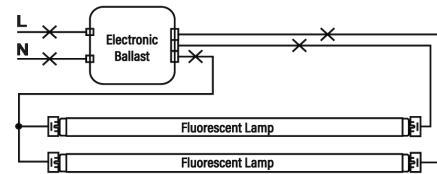

Technical Specifications (continued)

California Energy Commission (CEC) Status:

Lawful for Sales in California

Application:

Suitable for damp locations and totally enclosed fixtures.

Case and Pallet Dimensions

	QTY	LENGTH (in)	WIDTH (in)	HEIGHT (in)
CASE	10	7.7	3	21
PALLET	1540	43.3	43.3	55.1

Wiring Diagram