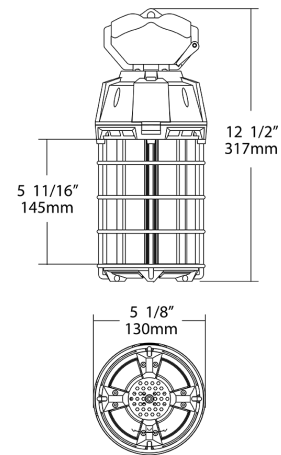

## Technical Specifications (continued)

## Case and Pallet Dimensions

	QTY	LENGTH (in)	WIDTH (in)	HEIGHT (in)
CASE	4	19.7	14.3	20
PALLET	18	48	40.16	44.31

## Dimension