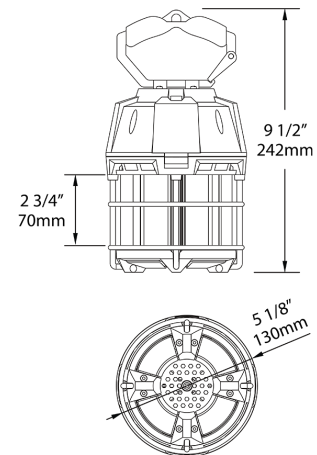

Wattage Equivalency:
250W

LED Characteristics

Color Accuracy (CRI):
80

Color Temperature:
5000K

Beam Angle:
360°

Construction

Shape:
Temporary Work Light

Enclosure Material:
Constructed from frosted, shatter-resistant polycarbonate

Housing Finish:
Construction Orange

Weight:
2.78 lbs

Installation

Cord & Plug:
US Plug, 6 ft cord

Installation Method:
US Cord and Plug, linkable up to 10 units

Electrical

THD:
<20%

Power Factor:
>0.9

RoHS:

Mercury and UV free. RoHS-compliant components.

FCC:

Complies with Part 15B of the FCC Rules

Certification Model Number:

H10040(TEMP-60-850)

Case and Pallet Dimensions

	QTY	LENGTH (in)	WIDTH (in)	HEIGHT (in)
CASE	4	0	0	0
PALLET	96	0	0	0

Dimension

Light Distribution