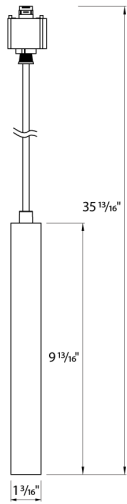

Dimensions

Features

- 100,000-Hour LED lifespan
- DLC Listed
- TRIAC dimming
- 120V
- Dry location only
- 5-Year, limited warranty

Ordering Matrix

Family	Size/Wattage	Mount	Color Temp	Optics	Finish	Driver
TKP	S		Y		B	
	S = Small/8W M = Medium/8W	Blank = H-Track Mount	Blank = 2700/3000/3500/4000/5000K CCT Adjustable Y = 3000K	Blank = 36° Beam Angle	Blank = White B = Black	Blank = 120V, TRIAC Dimming