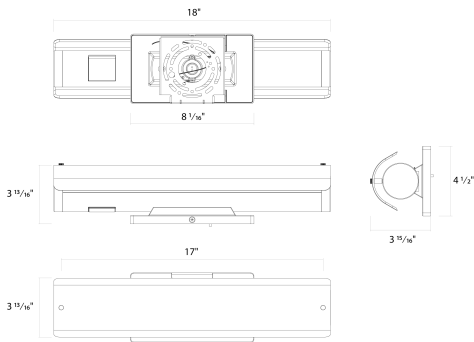

Dimensions

Features

- Beautiful brushed aluminum housing with decorative end caps
- Frosted polycarbonate curved outer lens diffuses light evenly
- Architectural-grade, matte paint finish available in Brushed Nickel, Black, and Brass
- 3 Selectable wattages & 5 CCTs: 2700/3000/3500/4000/5000K
- Damp rated, ADA Compliant, Title 24 Compliant, 50,000 hrs, 5-year no compromise warranty

Ordering Matrix

Family	Size/Wattage	Shape	CRI/Color Temp	Driver	Finish
V1	18			Blank	BR
	18 = 18", 16/12/8W 24 = 24", 20/15/10W	Blank = Round	Blank = 90 CRI, 2700/3000/3500/4000/5000K CCT Adjustable	Blank = 120V TRIAC/ELV Blank = 120-277V, TRIAC/ELV/UNV Dimming	Blank = Brushed Nickel B = Black BR = Brass