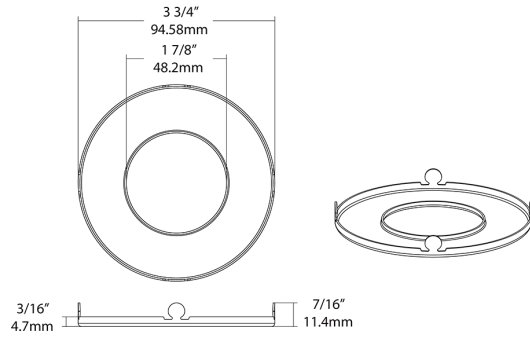

Mounting plates, extension cables, color trims and goof rings for canless downlights.

**Installation**

**Mounting:**

Snap on

**Construction**

**Size:**

3"

**Shape:**

## Dimensions