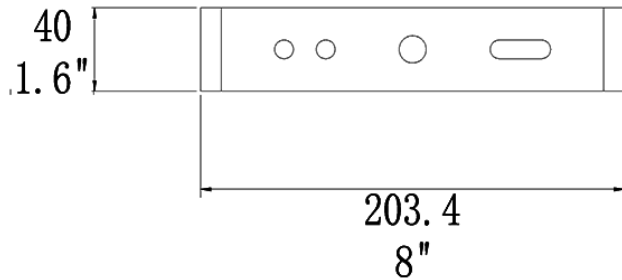

Color: Bronze

Weight: 0.3 lbs

Project:

Type:

Prepared By:

Date:

Technical Specifications

Dimensions

144.7  
5.7"

40  
1.6"

203.4  
8"