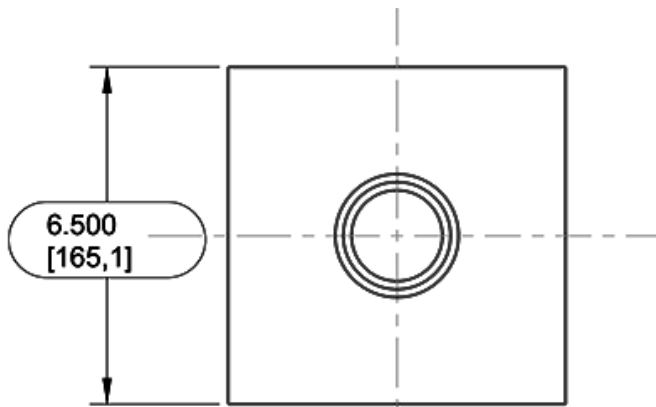

Construction

Finish:

Formulated for high durability and long-lasting color

Adapter:

3/16" thick steel

Performance

Description:

Internal Tenon Adapter Square Pole designed to fit 6" square poles. [See Pole Page.](#)

Dimensions

RAB PART NO. - BAD6 (FOR 6" SQUARE POLE)
UTILIT METALS PART NO - RTASQ-6-2RAB