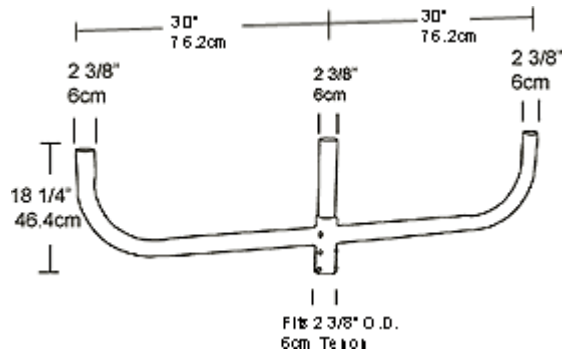

#### EPA Maximum Capacity:

4.0 per arm

## Dimensions