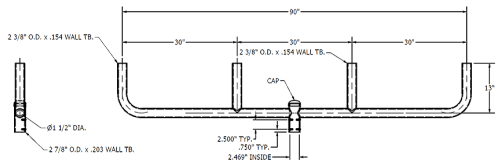

Dimensions

Features

- Easy, secure floodlight mounting
- Double Reinforced weld joints