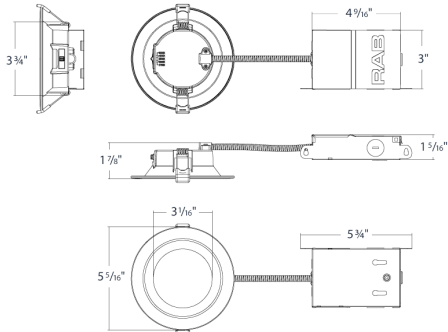

**Other****Compatible Accessories:**

DLPLATE/WFR3468/NB  
3", 4", 6", 8" Mounting plate w/nailer bar

DLPLATE/WFR3456  
3", 4", 5", 6" Mounting plate

DLPLATE/WFR4/NB/CL  
4" Mounting plate w/nailer bar and drywall collar

## Dimensions